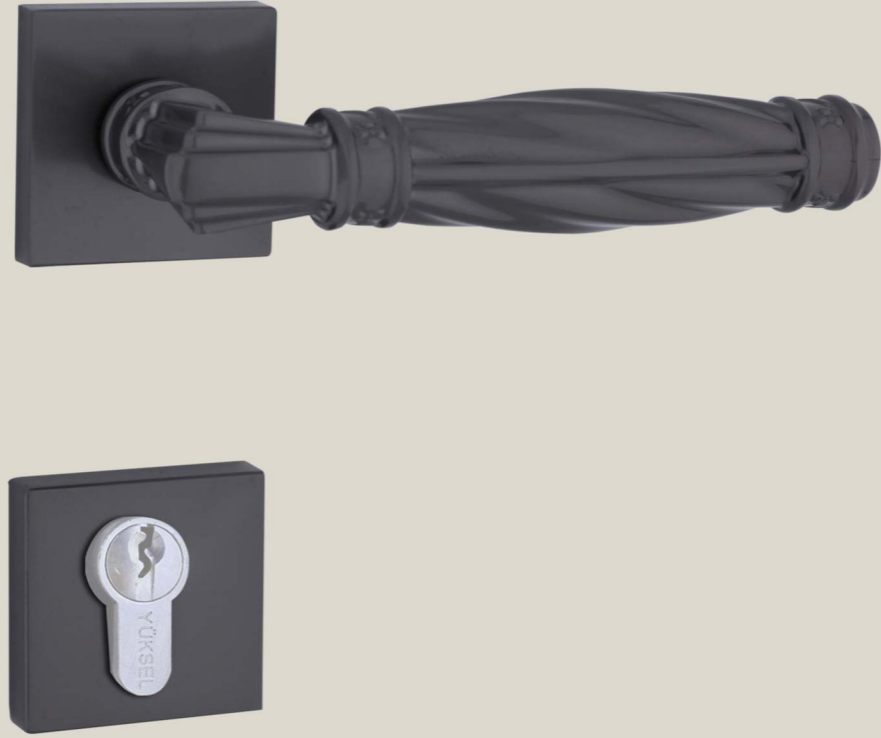

LEON

885 / 23

Renkler	Kutu-Kali	Rozetli 21	İtalyan 22 Kare	İtalyan 23 Yuvarlak
Nickel / Albifirin	1/30 Tk.	444.00₺	572.00₺	572.00₺
Krom-Inox / Açmalı Kol	1/30 Tk.	448.00₺	576.00₺	576.00₺
Füme-Saten / Kahve-Sarı	1/30 Tk.	460.00₺	588.00₺	588.00₺
Mat Siyah-Gold / Antrasit	1/30 Tk.	466.00₺	594.00₺	594.00₺

* WC farkı net 30₺

LEON

885 / 22

Renkler	Kutu-Kali	Rozetli 21	İtalyan 22 Kare	İtalyan 23 Yuvarlak
Nickel / Albifirin	1/30 Tk.	444.00₺	572.00₺	572.00₺
Krom-Inox / Açmalı Kol	1/30 Tk.	448.00₺	576.00₺	576.00₺
Füme-Saten / Kahve-Sarı	1/30 Tk.	460.00₺	588.00₺	588.00₺
Mat Siyah-Gold / Antrasit	1/30 Tk.	466.00₺	594.00₺	594.00₺

* WC farkı net 30₺