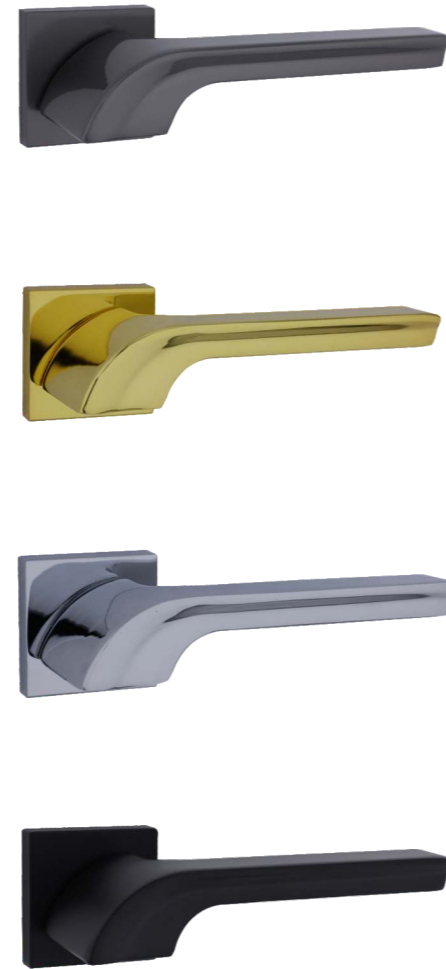

Renkler	Kutu-Kali	Rozetli 21	İtalyan 22 Kare	İtalyan 23 Yuvarlak
Nickel / Albifirin	1/30 Tk.	444.00₺	572.00₺	572.00₺
Krom-Inox / Açmalı Kol	1/30 Tk.	448.00₺	576.00₺	576.00₺
Füme-Saten / Kahve-Sarı	1/30 Tk.	460.00₺	588.00₺	588.00₺
Mat Siyah-Gold / Antrasit	1/30 Tk.	466.00₺	594.00₺	594.00₺

* WC farkı net 30₺