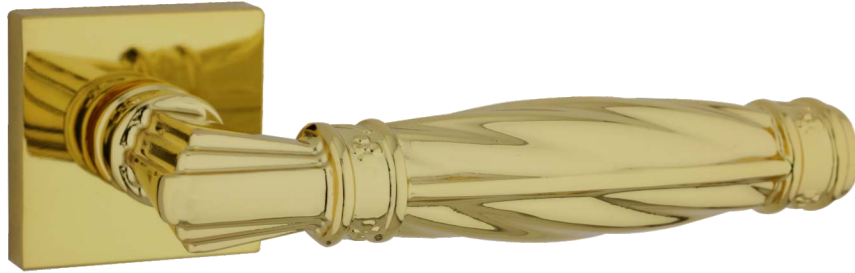

LEON

885 / 22