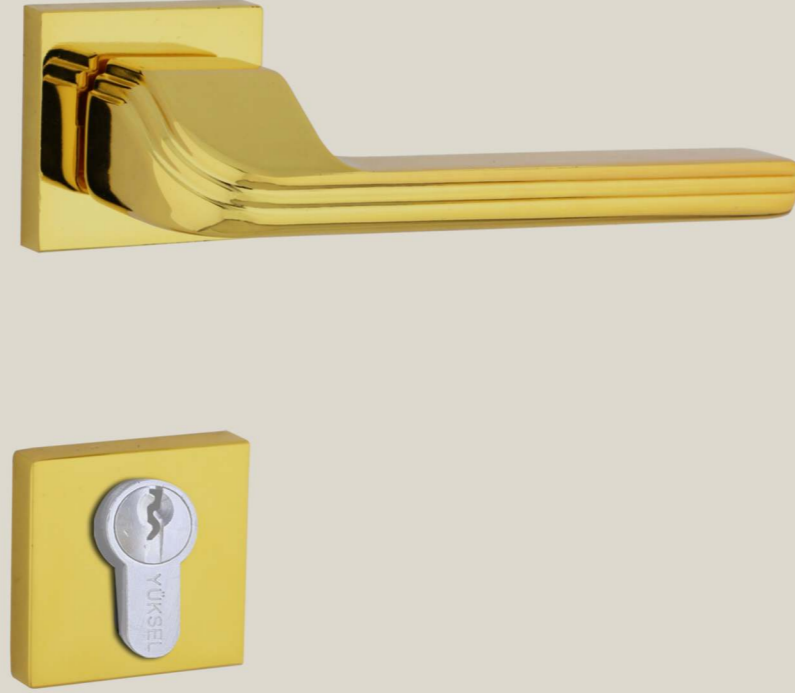

YÜKSEL

SALDUS

886 / 23

Renkler	Kutu-Kali	Rozetli 21	İtalyan 22 Kare	İtalyan 23 Yuvarlak
Nickel / Albifirin	1/30 Tk.	444.00₺	572.00₺	572.00₺
Krom-Inox / Açmalı Kol	1/30 Tk.	448.00₺	576.00₺	576.00₺
Füme-Saten / Kahve-Sarı	1/30 Tk.	460.00₺	588.00₺	588.00₺
Mat Siyah-Gold / Antrasit	1/30 Tk.	466.00₺	594.00₺	594.00₺

* WC farkı net 30₺

SALDUS

886 / 22

Renkler	Kutu-Kali	Rozetli 21	İtalyan 22 Kare	İtalyan 23 Yuvarlak
Nickel / Albifirin	1/30 Tk.	444.00₺	572.00₺	572.00₺
Krom-Inox / Açmalı Kol	1/30 Tk.	448.00₺	576.00₺	576.00₺
Füme-Saten / Kahve-Sarı	1/30 Tk.	460.00₺	588.00₺	588.00₺
Mat Siyah-Gold / Antrasit	1/30 Tk.	466.00₺	594.00₺	594.00₺

* WC farkı net 30₺

YÜKSEL