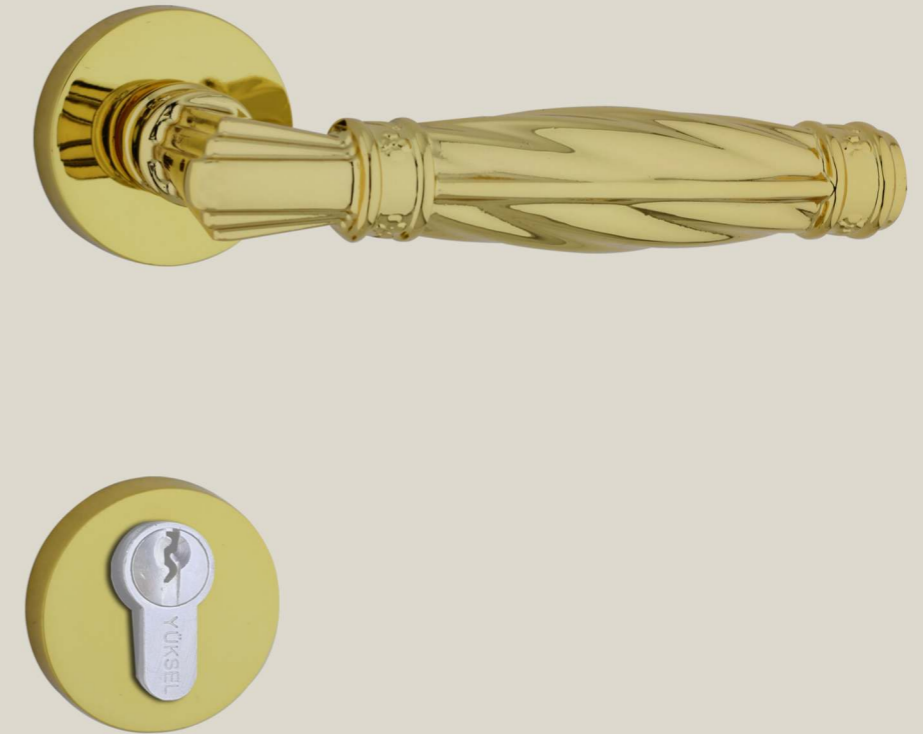

LEON

885 / 23

Renkler	Kutu-Kali	Rozetli 21	İtalyan 22 Kare	İtalyan 23 Yuvarlak
Nickel / Albifirin	1/30 Tk.	444.00₺	572.00₺	572.00₺
Krom-Inox / Açmalı Kol	1/30 Tk.	448.00₺	576.00₺	576.00₺
Füme-Saten / Kahve-Sarı	1/30 Tk.	460.00₺	588.00₺	588.00₺
Mat Siyah-Gold / Antrasit	1/30 Tk.	466.00₺	594.00₺	594.00₺

* WC farkı net 30₺

LEON

885 / 22

Renkler	Kutu-Kali	Rozetli 21	İtalyan 22 Kare	İtalyan 23 Yuvarlak
Nickel / Albifirin	1/30 Tk.	444.00₺	572.00₺	572.00₺
Krom-Inox / Açmalı Kol	1/30 Tk.	448.00₺	576.00₺	576.00₺
Füme-Saten / Kahve-Sarı	1/30 Tk.	460.00₺	588.00₺	588.00₺
Mat Siyah-Gold / Antrasit	1/30 Tk.	466.00₺	594.00₺	594.00₺

* WC farkı net 30₺