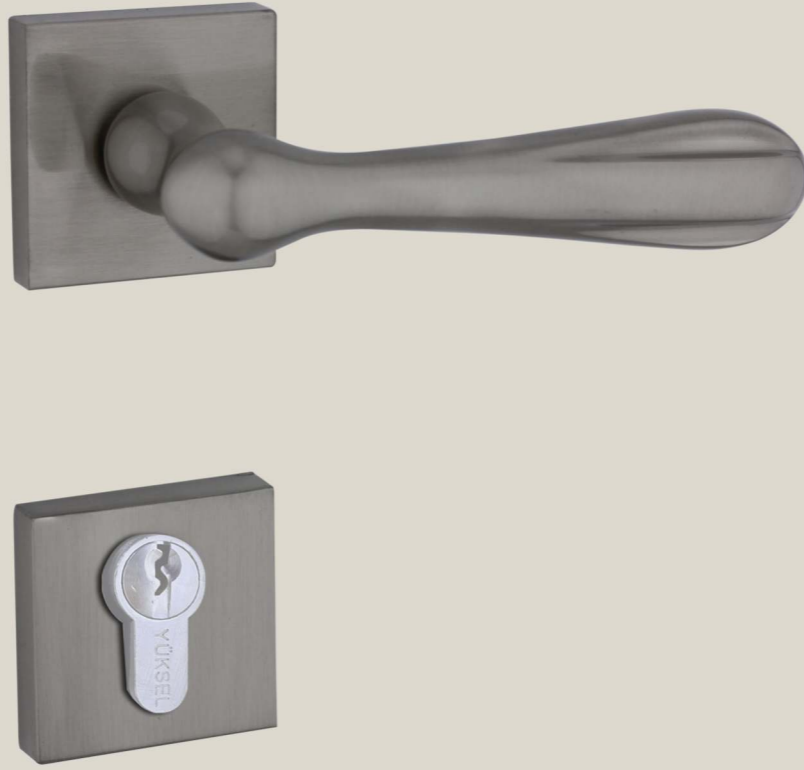

OSMANLI

844 / 23

Renkler	Kutu-Kali	Rozetli 21	İtalyan 22 Kare	İtalyan 23 Yuvarlak
Nickel / Albifirin	1/30 Tk.	340.00 ₺	470.00 ₺	470.00 ₺
Krom-Inox / Açmalı Kol	1/30 Tk.	344.00 ₺	474.00 ₺	474.00 ₺
Füme-Saten / Kahve-Sarı	1/30 Tk.	355.00 ₺	486.00 ₺	486.00 ₺
Mat Siyah-Gold / Antrasit	1/30 Tk.	362.00 ₺	492.00 ₺	492.00 ₺

* WC farkı net 30₺

OSMANLI

844 / 22

Renkler	Kutu-Kali	Rozetli 21	İtalyan 22 Kare	İtalyan 23 Yuvarlak
Nickel / Albifirin	1/30 Tk.	340.00 ₺	470.00 ₺	470.00 ₺
Krom-Inox / Açmalı Kol	1/30 Tk.	344.00 ₺	474.00 ₺	474.00 ₺
Füme-Saten / Kahve-Sarı	1/30 Tk.	355.00 ₺	486.00 ₺	486.00 ₺
Mat Siyah-Gold / Antrasit	1/30 Tk.	362.00 ₺	492.00 ₺	492.00 ₺

* WC farkı net 30₺