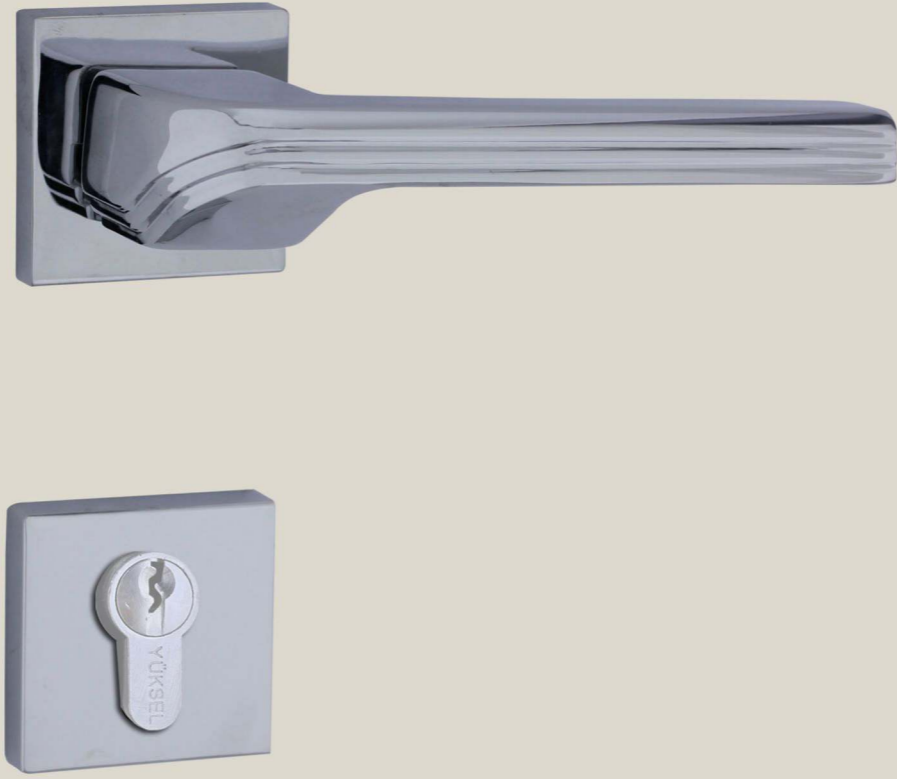

50.
YIL
*quality is never
a coincidence*

YÜKSEL®
www.yuksel.ist

YÜKSEL

AURIS

889 / 23

Renkler	Kutu-Kali	Rozetli 21	İtalyan 22 Kare	İtalyan 23 Yuvarlak
Nickel / Albifirin	1/30 Tk.	444.00₺	572.00₺	572.00₺
Krom-Inox / Açmalı Kol	1/30 Tk.	448.00₺	576.00₺	576.00₺
Füme-Saten / Kahve-Sarı	1/30 Tk.	460.00₺	588.00₺	588.00₺
Mat Siyah-Gold / Antrasit	1/30 Tk.	466.00₺	594.00₺	594.00₺